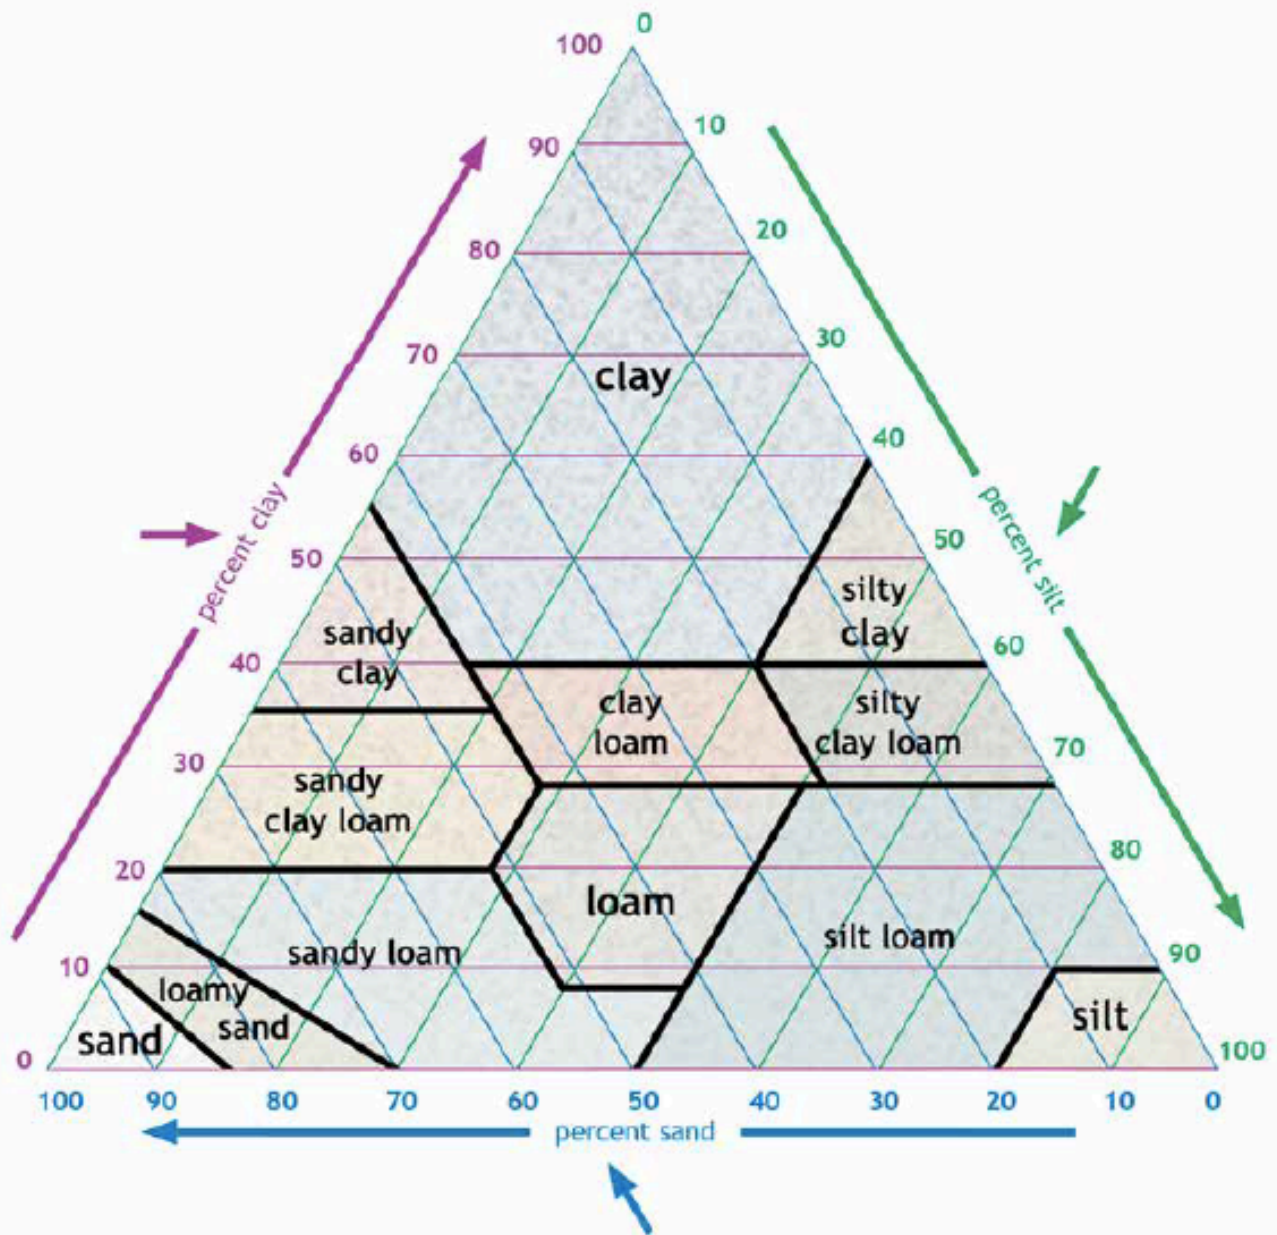

# Soil Texture Triangle

Image Source: Landscape for Life