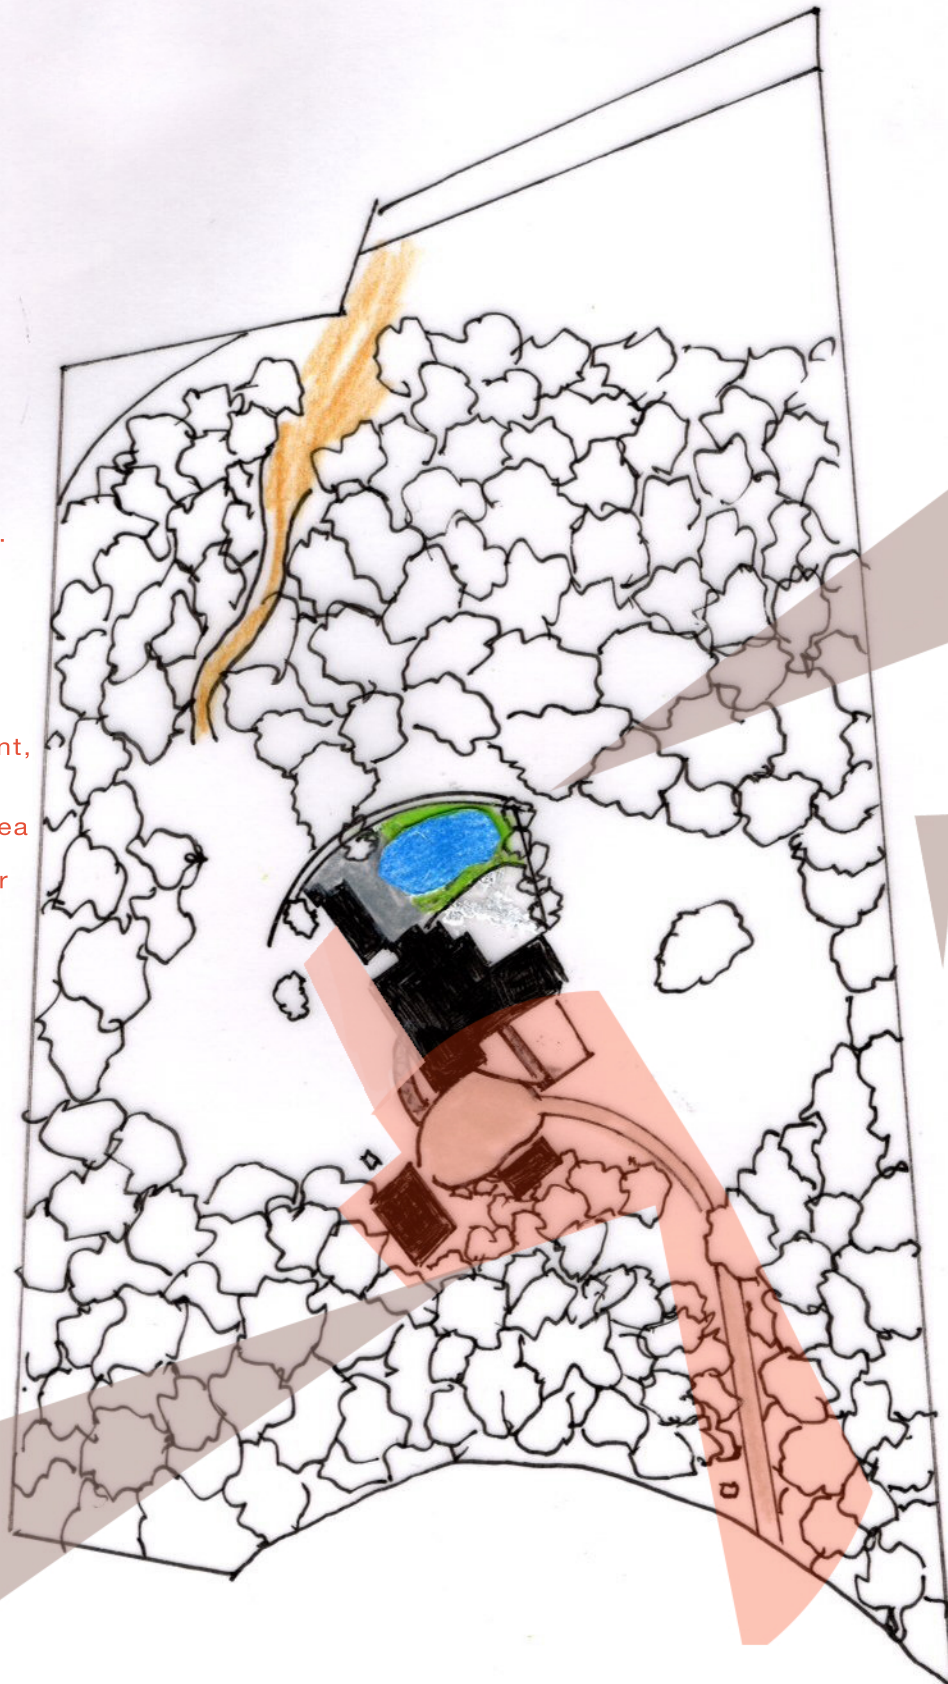

Berk Homestead
Olivebridge, NY
SCALE: 1:1630
April 2021

41 52'17.60" N
74 15'44.94" W

Peggy Berk
pberk@mac.com

PUBLIC ACCESS

Access through main gate for packages and general deliveries. Access through side door of garage for fuel and large shipments.

Direct access to shed for equipment, soils, etc.

Access to pool area for maintenance through back door of cabana.

TRAILS
"Neighbor Shortcuts" - Neighbors and I often use these "shortcuts" through the woods when visiting each other.