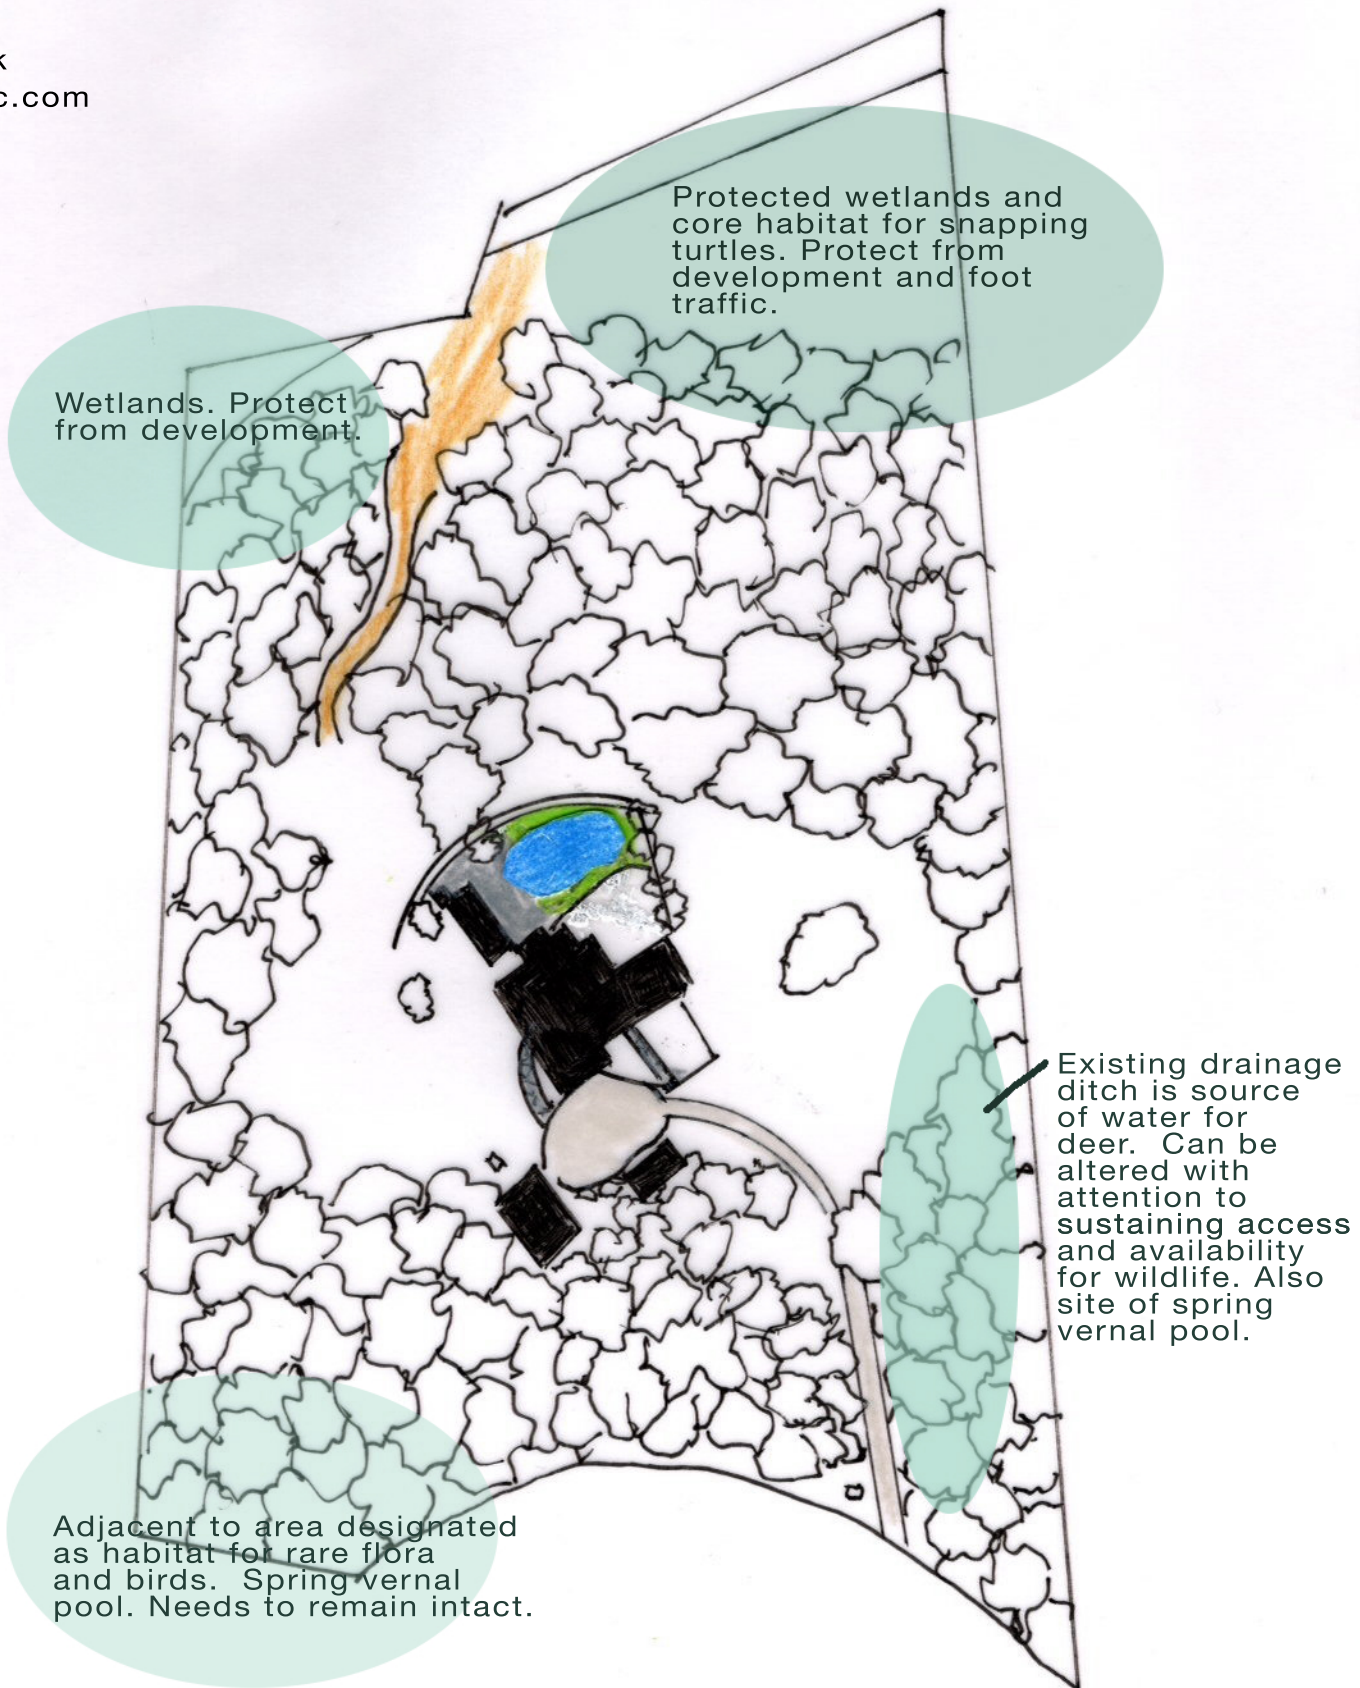

Berk Homestead
Olivebridge, NY
SCALE: 1:1630
April 2021

41 52'17.60" N
74 15'44.94" W

Peggy Berk
pberk@mac.com

CONSERVATION BUBBLE MAP
Areas to protect